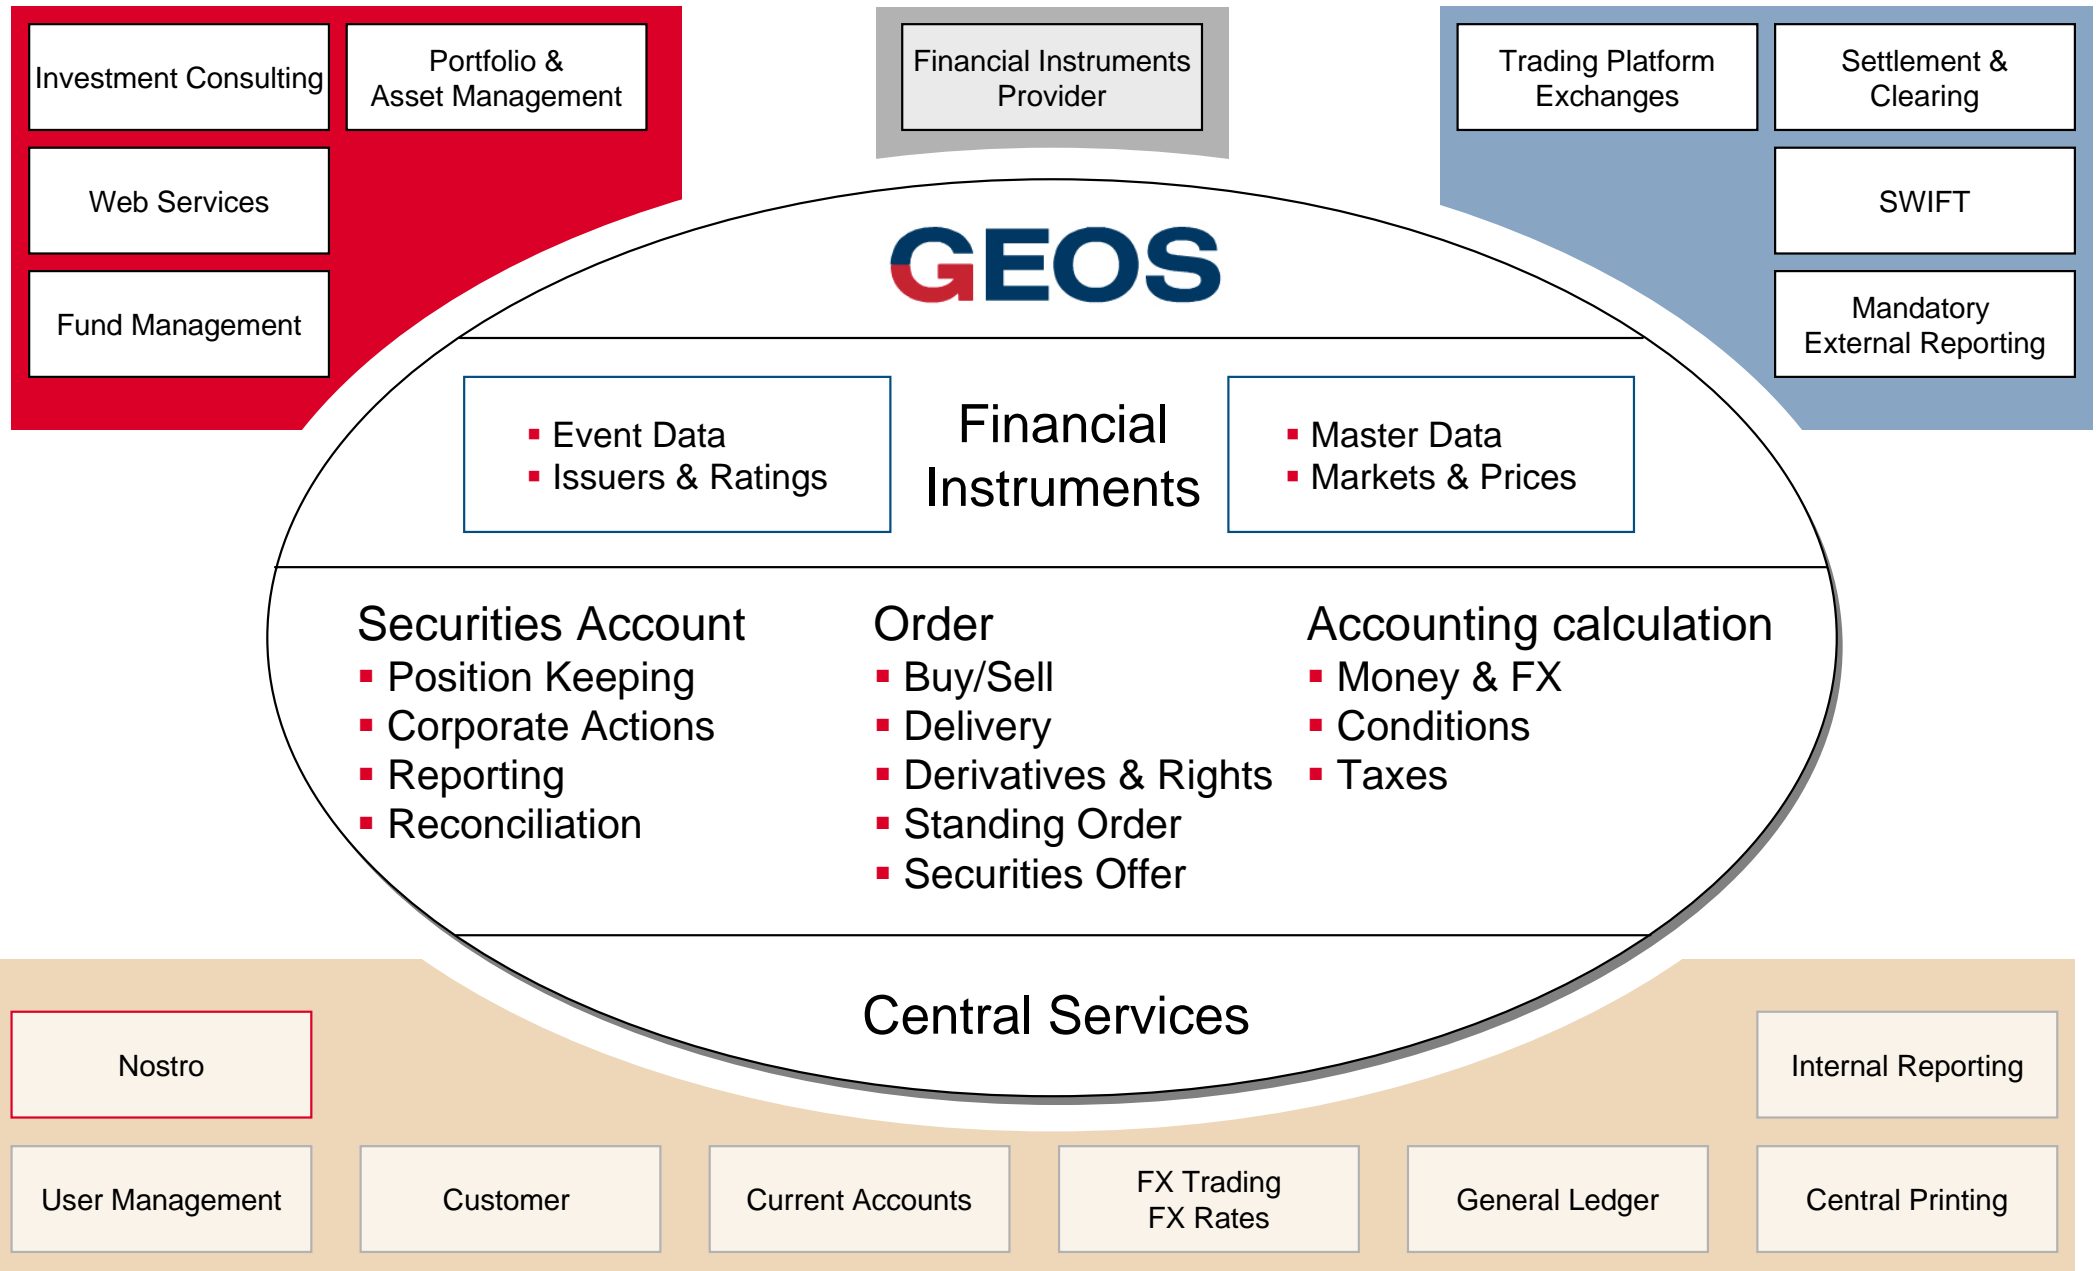

GEOS

GEOS Technology

System Environment
and
Platforms

GEOS System Environment

STP at your fingertips

Target Systems

Host

Server

Windows XP, 2000

Databases

DB2

MS SQL Server

Informix

DB2

MS SQL Server

Informix

No database

310 queries	per second
1,100,000 queries	per hour
38 orders	per second
140,000 orders	per hour
24 executions	per second
90,000 executions	per hour

- Execution speed: 1640 Mips
- Excellent scalability,
no architectural restrictions